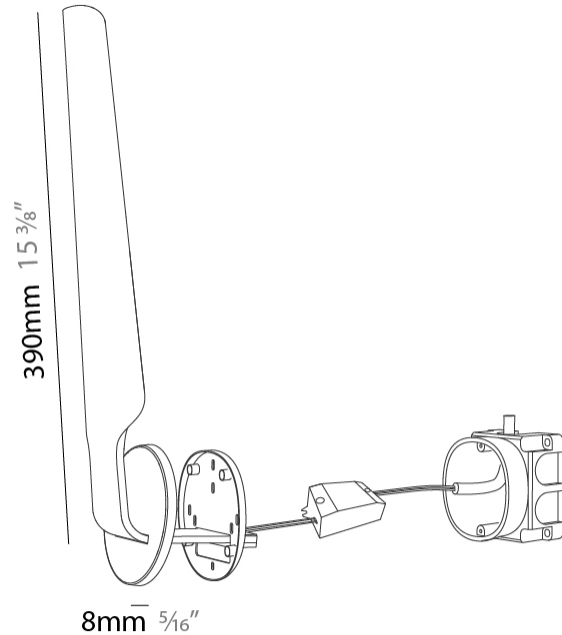

SWAN SURFACE

D73022- -

base number
Color   Temperature   Finish   Options

1. To build a product code in our configurator select the specify button on the base model # product page
2. To build a manual product code on this datasheet choose from the options listed below in blue font and add the suffix to the base model #

GENERAL

Series: Swan
Brand: Tunto
Division: Design
Mounting Type: Surface
Mounting Location: Wall
Subcategory: Ambient

PHYSICAL

Shape: Rectangle
Height (mm): 390
Height (in): 15 ³/₈
Light Distribution: Indirect
Fixture Finish: [WAL / OAK / BLK / WHI](#)
Holder Finish: White
Fixture Material: Wood

ELECTRICAL

Lamp Type: LED
Input Wattage (W): 8.5
Total Output Wattage (W): 6.3
Dimming: Non-Dimmable
Driver Included: Yes
Driver Location: Integrated
Driver Type: Constant Current - 120Vac
Driver Class: Class 2
Input Voltage (V): 120
Constant Current (MA): 500

LED

Color Temperature (°K): [2700 / 3000](#)
Max. Delivered Lumen (lm): 600
CRI: >93 CRI
Lamp Life (hrs): 50000

OPTICAL

RATINGS AND CERTIFICATIONS

Certified By: Certified for North American Standards
IP rating: IP20