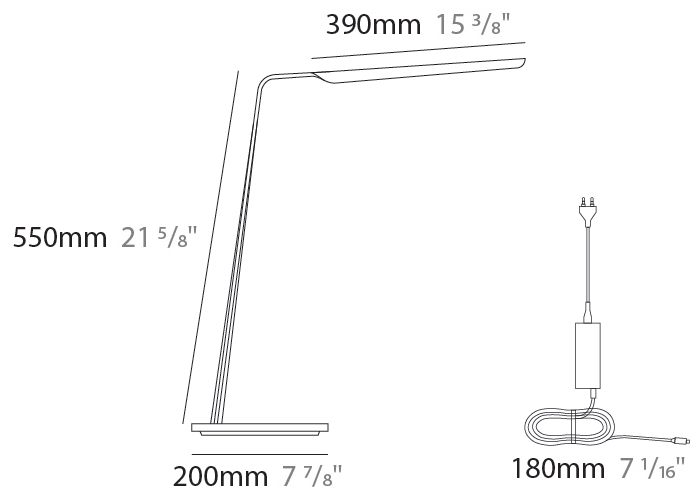

PROJECT
TYPE
SPECIFIER
QUANTITY
DATE

SWAN PORTABLE

D74007- -
base number   Color   Finish
                         Temperature   Options

1. To build a product code in our configurator select the specify button on the base model # product page
2. To build a manual product code on this datasheet choose from the options listed below in blue font and add the suffix to the base model #

GENERAL

Series: Swan
Brand: Tunto
Division: Design
Mounting Type: Portable
Mounting Location: Table
Subcategory: Task

PHYSICAL

Shape: Abstract
Length (mm): 390
Length (in): 15 ³/₈
Height (mm): 550
Height (in): 21 ⁵/₈
Light Distribution: Indirect
Fixture Finish: WAL / OAK / BLK / WHI
Holder Finish: White
Fixture Material: Wood

ELECTRICAL

Lamp Type: LED
Input Wattage (W): 14
Dimming: Touch Dimming
Driver Location: Inline Transformer Plug
Input Voltage (V): 120

LED

Color Temperature (°K): 2700 / 3000
Max. Delivered Lumen (lm): 660
CRI: >93 CRI
Lamp Life (hrs): 50000

OPTICAL

RATINGS AND CERTIFICATIONS

Certified By: Certified for North American Standards
IP rating: IP20